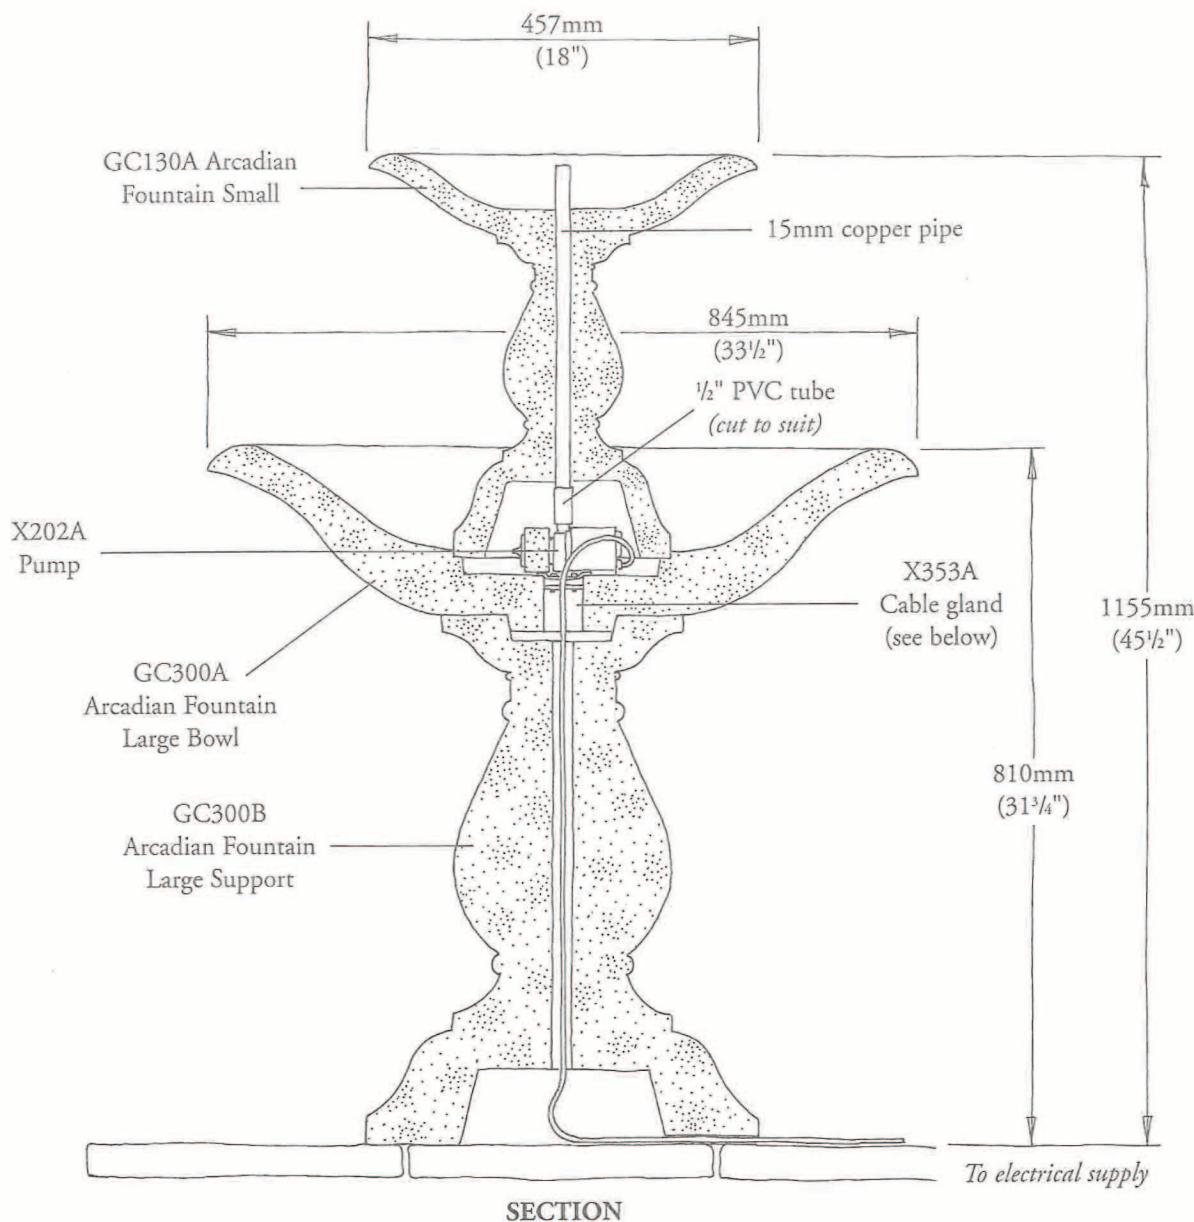

Haddonstone Ltd., The Forge House, East Haddon, Northampton NN6 8DB, UK. Tel: (01604) 770711, Fax: (01604)770027

ARCADIAN DOUBLE FOUNTAIN GC300

Cable Gland - Remove brass plug and pass electrical cable through gland. Top plates must be attached to bottom plates at 90° to achieve seal. Tighten bolts using 4mm allen key/hex wrench.
 Electrical supply needs to conform with regulations/codes. If in doubt consult an electrician.
 Precautions should be taken to prevent water freezing in reservoir.
 To ease connections hot water may be used to soften PVC tubing. Pump and plumbing details may vary.