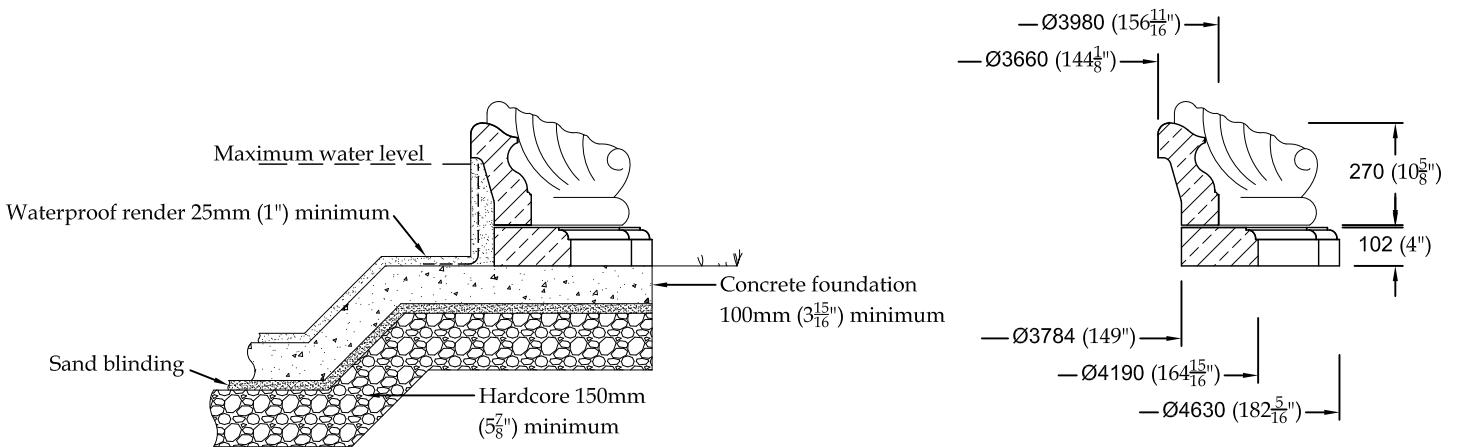

LARGE POOL C4L

For component listing see catalogue
[Note: Last digit of product code relates to pool size]

Read in conjunction with tech Sheet P11, P12 and P50

All dimensions exclude joints - allow 6mm (1/4 inch) for vertical and bedding joints
Unless otherwise stated, all materials other than stonework to be supplied by others