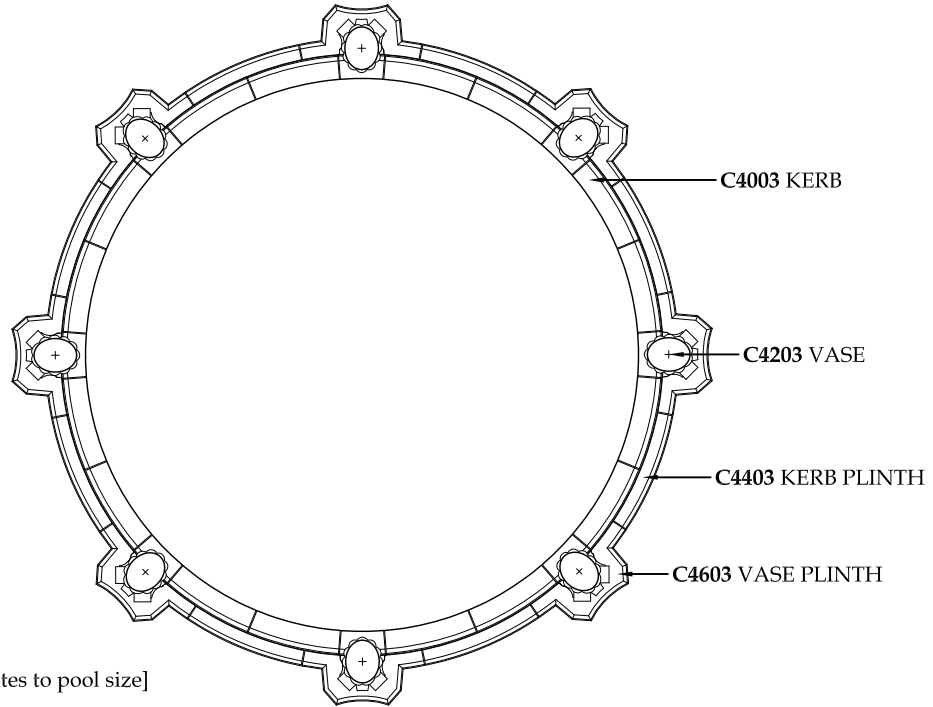

LARGE POOL C4L

For component listing see catalogue
[Note: Last digit of product code relates to pool size]

Read in conjunction with tech Sheet P11, P12 and P50

All dimensions exclude joints - allow 6mm (1/4 inch) for vertical and bedding joints
Unless otherwise stated, all materials other than stonework to be supplied by others